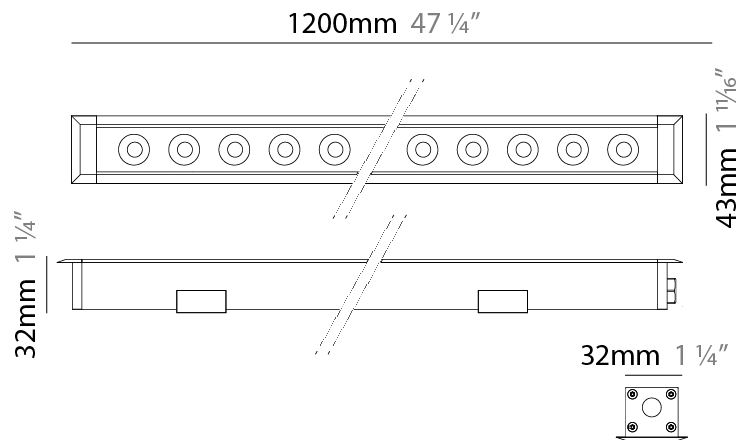

PROJECT	_____
TYPE	_____
SPECIFIER	_____
QUANTITY	_____
DATE	_____

MINI CORNICHE RECESSED

E91639-

base number   Finish Options   Lens Options

1. To build a product code in our configurator select the specify button on the base model # product page
2. To build a manual product code on this datasheet choose from the options listed below in blue font and add the suffix to the base model #

GENERAL

Series: Mini Corniche
Brand: Platek
Division: Exterior
Mounting Type: Recessed
Mounting Location: In-Ground
Subcategory: Walk Over

PHYSICAL

Shape: Rectangle
Length (mm): 1220
Length (in): 48 1/2
Width (mm): 43
Width (in): 1 5/8
Height (mm): 32
Height (in): 1 1/2
Light Distribution: Uplight
Screws: A4 stainless steel
Diffuser: Clear tempered glass
Gasket: Gore-Tex valve to prevent condensation
Fixture Finish: [BLK / WHI / GRY / COR / ANT / BRZ](#)
Fixture Material: Extruded Aluminum

ELECTRICAL

Lamp Type: LED
Total Output Wattage (W): 46
Dimming: Bluetooth technology or DMX
Control Gear: DMX
Driver Included: No
Driver Location: Remote
Driver Type: Constant Current - Universal
Driver Class: Class 2
Input Voltage (V): 120 - 277
Constant Current (MA): 500

LED

Number of LEDs: 32
Color Temperature (°K): RGBW
CRI: >80 CRI
Lamp Life (hrs): 60000
Special LEDs offerings: RGBW

OPTICAL

Optic°: [26 / 47 / ELL](#)

RATINGS AND CERTIFICATIONS

Certified By: Certified for North American Standards
IP rating: IP67
IK Rating: IK07
Bug Rating: B1 U0 G0