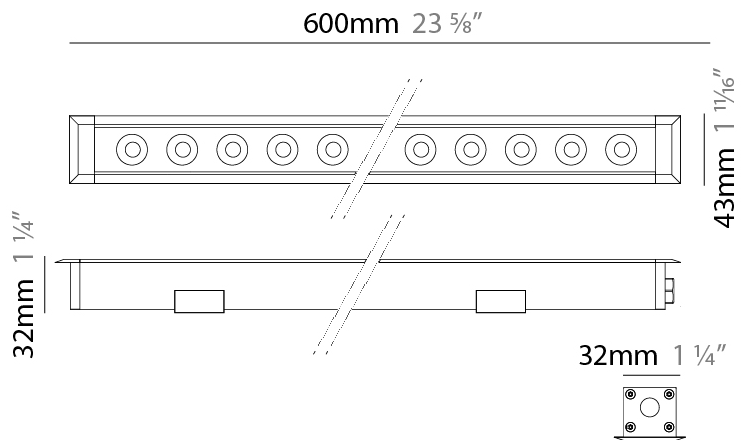

PROJECT	_____
TYPE	_____
SPECIFIER	_____
QUANTITY	_____
DATE	_____

MINI CORNICHE RECESSED

E91638- _____ - _____
base number   Finish   Lens
                         Options   Options

1. To build a product code in our configurator select the specify button on the base model # product page
2. To build a manual product code on this datasheet choose from the options listed below in blue font and add the suffix to the base model #

GENERAL

Series: Mini Corniche
Brand: Platek
Division: Exterior
Mounting Type: Recessed
Mounting Location: In-Ground
Subcategory: Walk Over

PHYSICAL

Shape: Rectangle
Length (mm): 620
Length (in): 24 7/16
Width (mm): 43
Width (in): 1 11/16
Depth (mm): 32
Depth (in): 1 1/4
Light Distribution: Uplight
Diffuser: Tempered Glass - 5mm / 3/16" thick
Gasket: Gore-Tex valve to prevent condensation
Fixture Finish: BLK / WHI / GRY / COR / ANT / BRZ
Fixture Material: Extruded Aluminum

ELECTRICAL

Lamp Type: LED
Total Output Wattage (W): 23
Dimming: Bluetooth technology or DMX
Control Gear: DMX
Driver Included: No
Driver Location: Remote
Driver Type: Constant Current - Universal
Driver Class: Class 2
Input Voltage (V): 120 - 277
Constant Current (MA): 500

LED

Number of LEDs: 16
Color Temperature (°K): RGBW
CRI: >80 CRI
Lamp Life (hrs): 60000
Special LEDs offerings: RGBW

OPTICAL

Optic°: 28 / 47 / ELL

RATINGS AND CERTIFICATIONS

Certified By: Certified for North American Standards
IP rating: IP67
IK Rating: IK07
Bug Rating: B1 U0 G0